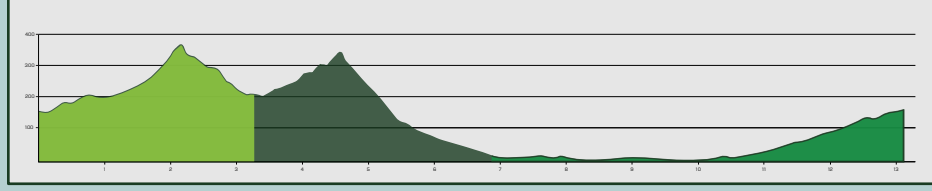

BERKELEY HALF MARATHON™

NOVEMBER 19TH 2017

10K START LINE

HALF FINISH LINE

START LINE

5K FINISH LINE

Legend

- Half Marathon Mile Marker
- 5K Mile Marker
- 10K Mile Marker
- Water/Electrolyte/Medical/Toilets
- Gu/Water/Electrolyte/Medical/Toilets
- Half Marathon
- 5K Route
- 10K Route
- Alternate Route
- Cross Traffic