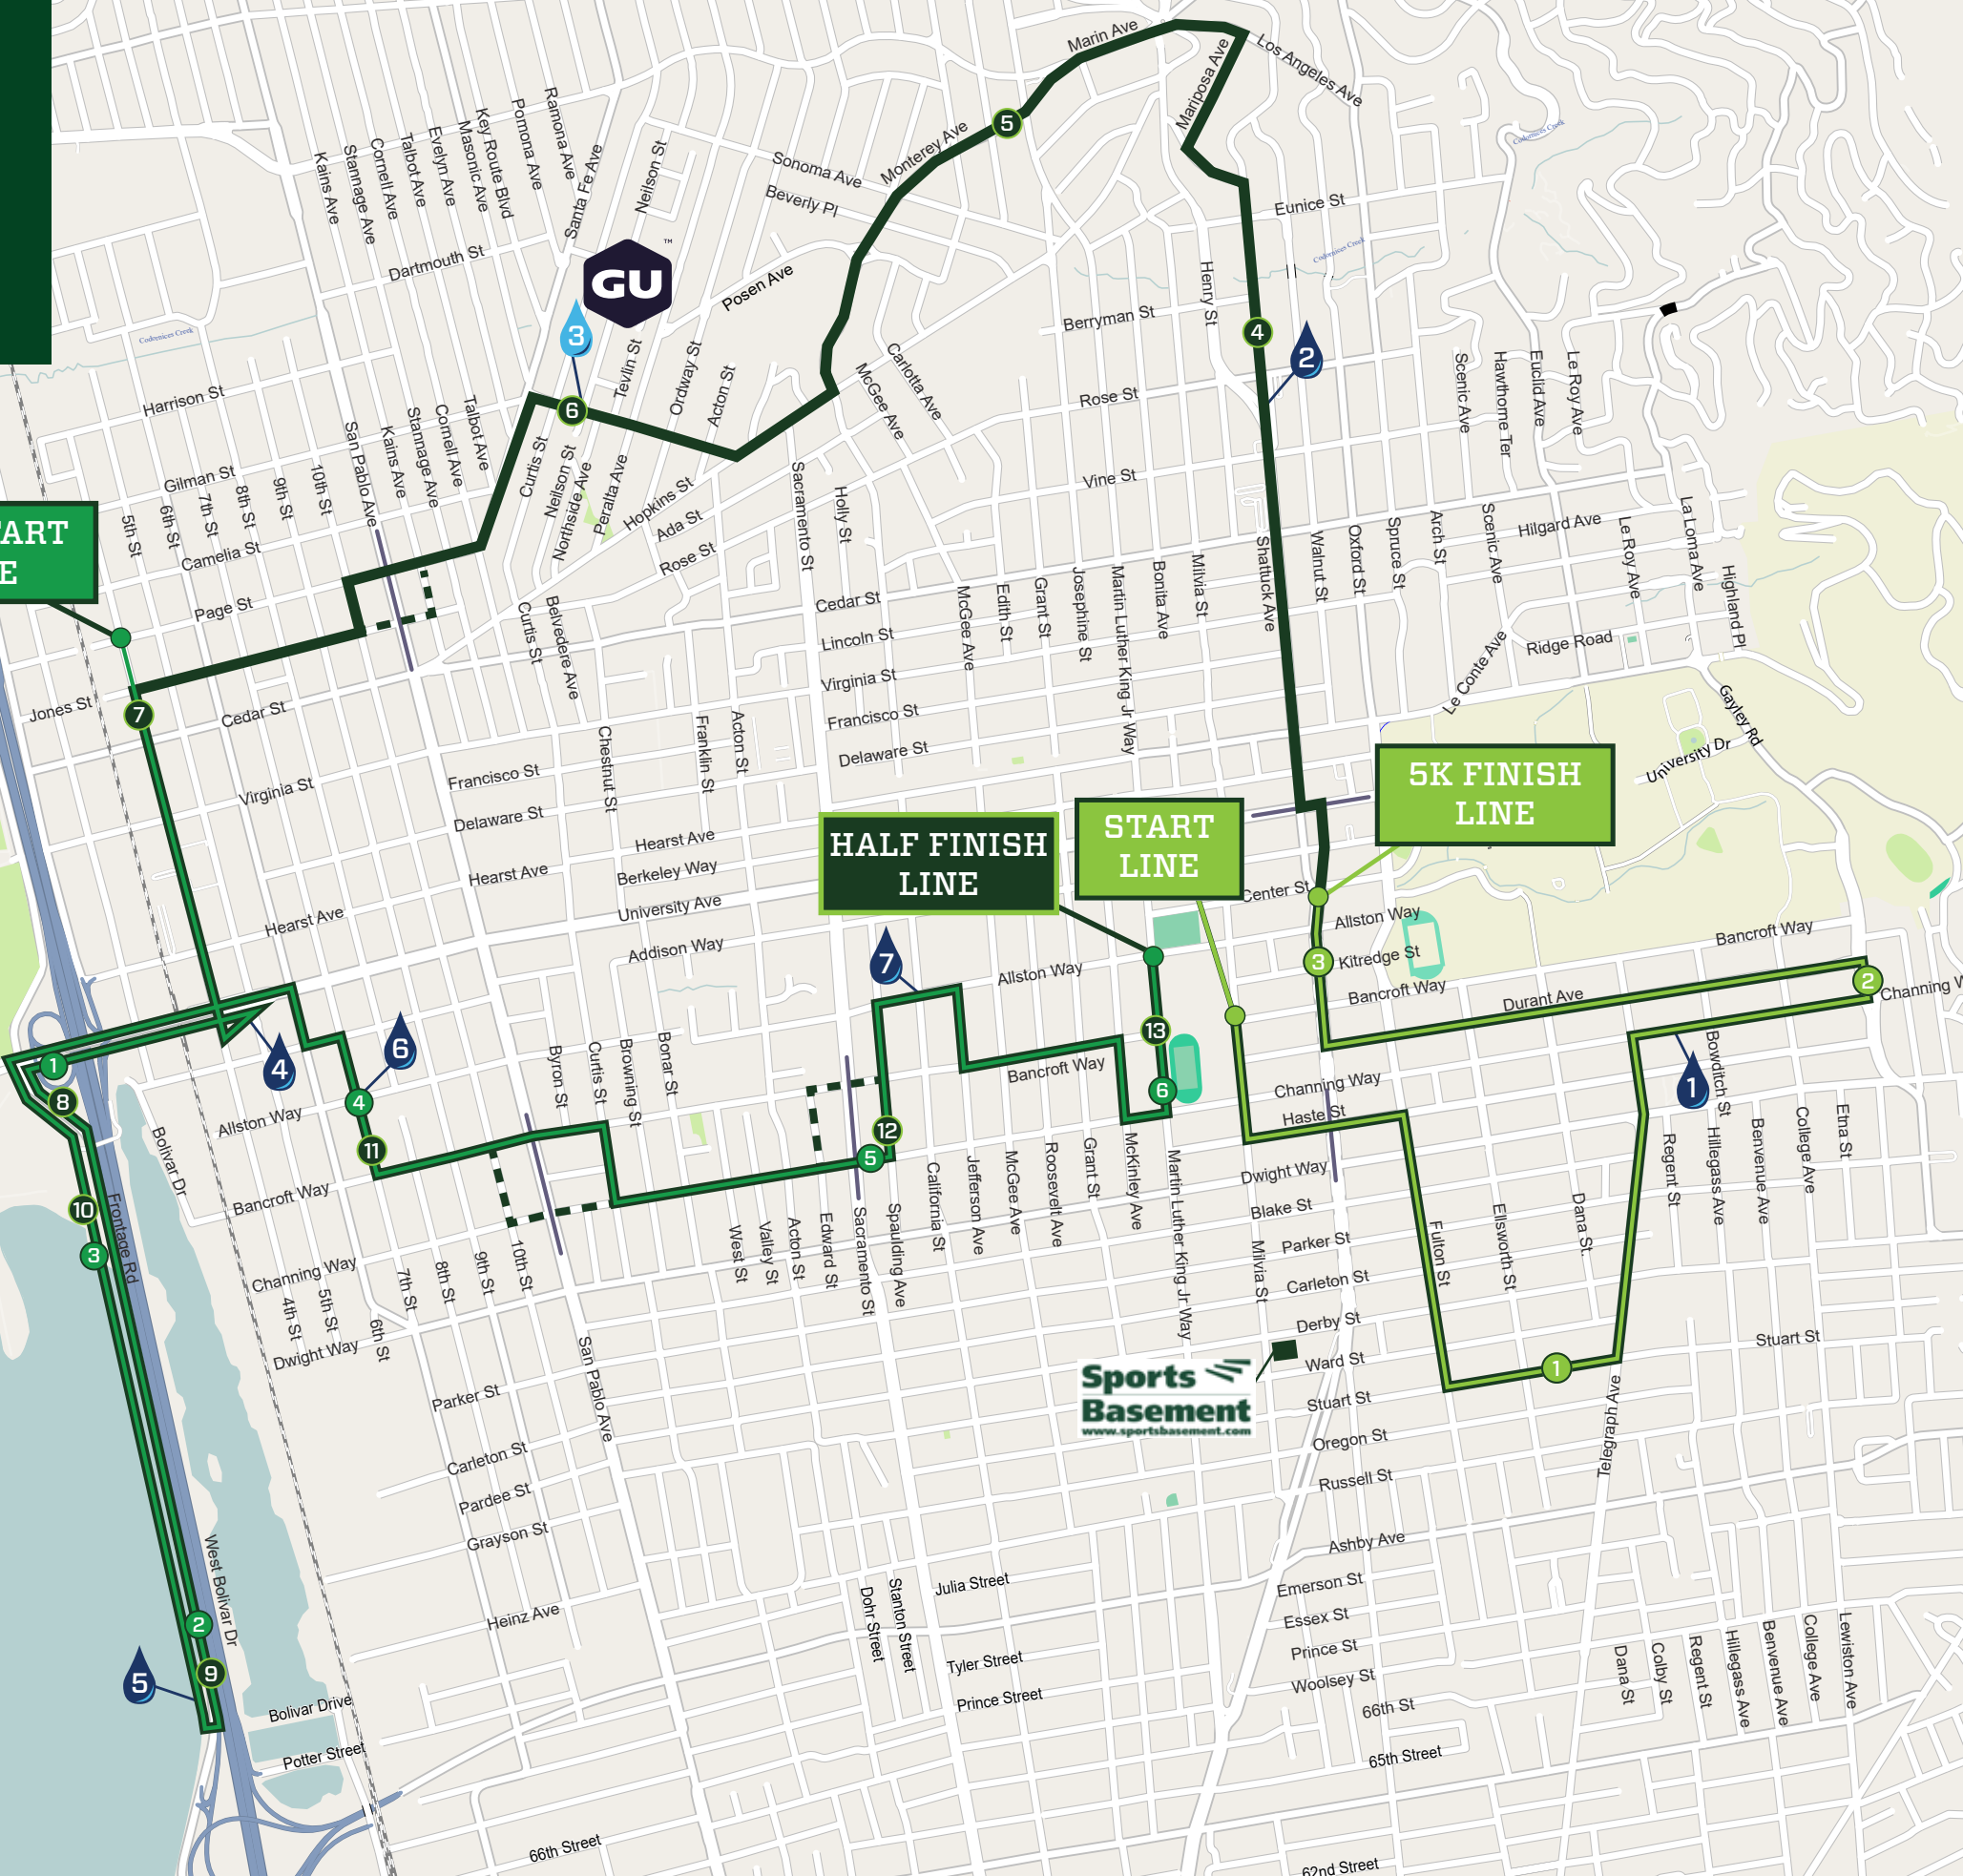

BERKELEY HALF MARATHON™

NOVEMBER 19TH 2017

10K START LINE

HALF FINISH LINE

START LINE

5K FINISH LINE

Legend

- Half Marathon Mile Marker
- 5K Mile Marker
- 10K Mile Marker
- Water/Electrolyte/Medical/Toilets
- Gu/Water/Electrolyte/Medical/Toilets
- Half Marathon
- 5K Route
- 10K Route
- Alternate Route
- Cross Traffic